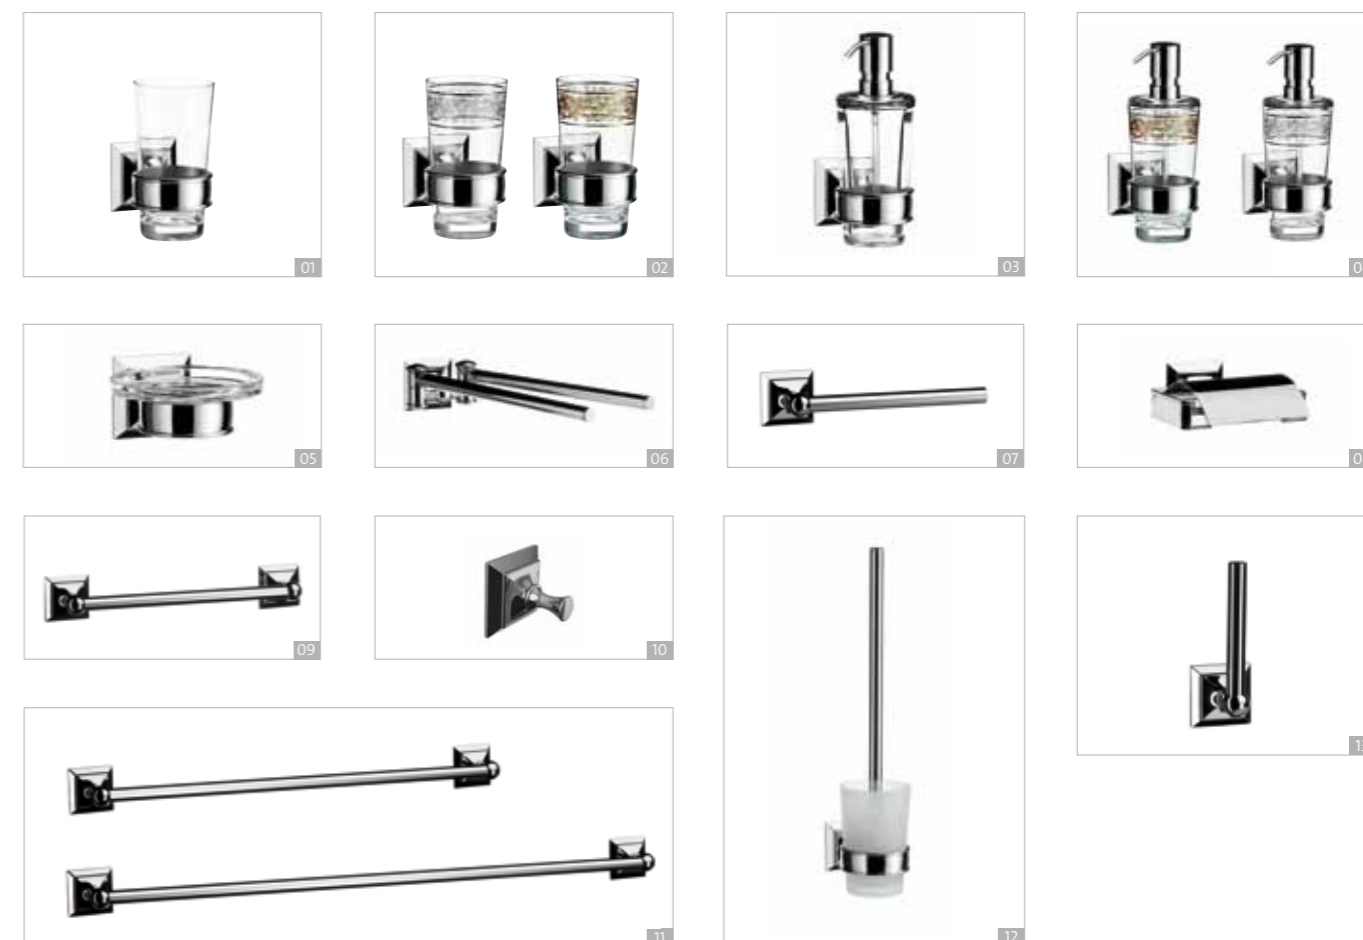

1. **07**
   0455 001* 00
   0455 001* 01
   Handtuchring, starr, rechts offen
   Towel ring, fixed, open on right side
   Wandkonsole, rund Bracket, round
   Wandkonsole, eckig Bracket, square
2. **08**
   0400 001* 00
   0400 001* 01
   Papierhalter mit Deckel
   Paper holder with cover
   Wandkonsole, rund Bracket, round
   Wandkonsole, eckig Bracket, square
3. **09**
   0470 001* 30
   0470 001* 31
   Wannengriff, 300 mm
   Bath grip, 300 mm
   Wandkonsole, rund Bracket, round
   Wandkonsole, eckig Bracket, square
4. **10**
   0475 001* 00
   0475 001* 01
   Haken Hook
   Wandkonsole, rund Bracket, round
   Wandkonsole, eckig Bracket, square

1. **11**
   0460 001* 60/80
   0460 001* 61/81
   Badetuchhalter, 600 mm, 800 mm
   Bath towel holder, 600 mm, 800 mm
   Wandkonsole, rund Bracket, round
   Wandkonsole, eckig Bracket, square
2. **12**
   0415 001* 00
   0415 001* 01
   Toilettenbürstengarnitur, Kristallglas
   satiert, Bürste chrom
   Toilet brush set, Satin crystal, brush chrome
   Wandkonsole, rund Bracket, round
   Wandkonsole, eckig Bracket, square
3. **13**
   0405 001* 00
   0405 001* 01
   Reservepapierhalter
   Spare paper holder
   Wandkonsole, rund Bracket, round
   Wandkonsole, eckig Bracket, square

* Der mittlere Teil der Artikelnummer kennzeichnet die Oberfläche
* The middle part of the number identifies the surface
0000 001 00 = chrom chrome
0000 207 00 = chrom / gold chrome / gold
0000 007 00 = gold gold