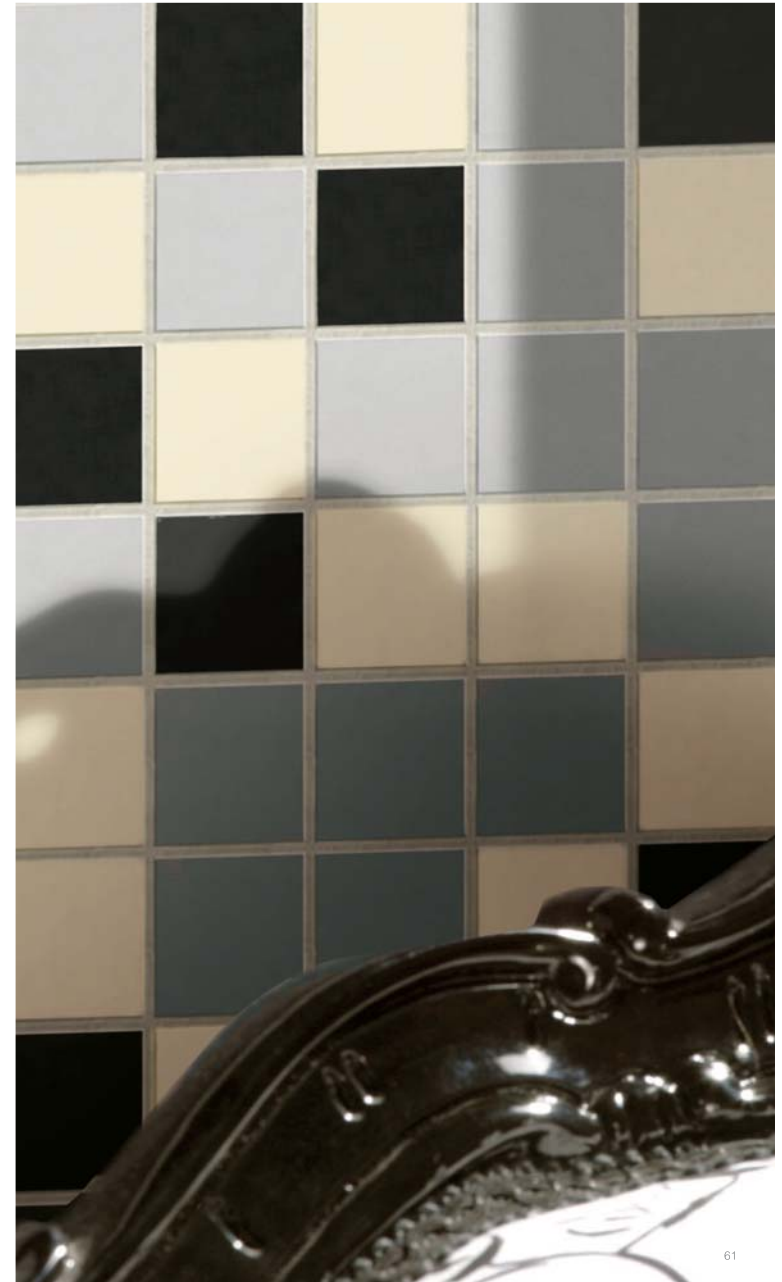

design evolution

Piombo
60x60.24"x24" RETT
30x60.12"x24" RETT

Mosaico Evolution Diamante
30x30.12"x12" NAT (3x3.1¹³/₁₆x1¹³/₁₆)

Mosaico Evolution Mix Grigio
30x30.12"x12" NAT (3x3.1¹³/₁₆x1¹³/₁₆)